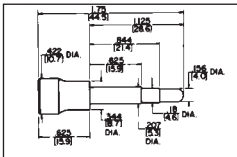

SWITCHCRAFT, INC. 5555 N. Elston Ave.
Chicago, IL 60630 • FAX: 773 792-2129

www.switchcraft.com

LED INDICATORS, DUMMY PLUGS AND HOLE PLUGS

TEL-LED INDICATORS

PLASTIC HOLE PLUG

DUMMY PLUGS

No. 491

No. 492