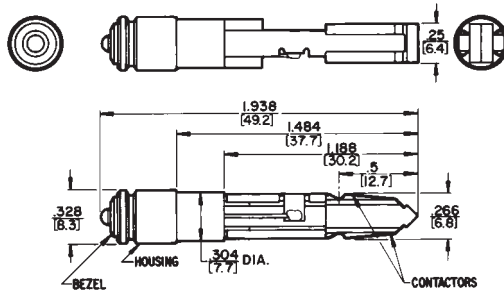

SWITCHCRAFT, INC. 5555 N. Elston Ave.
Chicago, IL 60630 • FAX: 773 792-2129

www.switchcraft.com

LED INDICATORS, DUMMY PLUGS AND HOLE PLUGS

TEL-LED INDICATORS

PLASTIC HOLE PLUG

DUMMY PLUGS

No. 491

No. 492