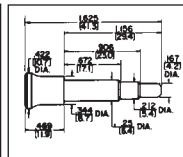

SWITCHCRAFT, INC. 5555 N. Elston Ave.
Chicago, IL 60630 • FAX: 773 792-2129

www.switchcraft.com

LED INDICATORS, DUMMY PLUGS AND HOLE PLUGS

TEL-LED INDICATORS

PLASTIC HOLE PLUG

DUMMY PLUGS

No. 491

No. 492