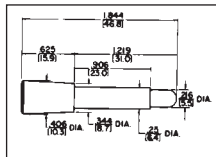

SWITCHCRAFT, INC. 5555 N. Elston Ave.
Chicago, IL 60630 • FAX: 773 792-2129

www.switchcraft.com

LED INDICATORS, DUMMY PLUGS AND HOLE PLUGS

TEL-LED INDICATORS

PLASTIC HOLE PLUG

DUMMY PLUGS

No. 491

No. 492